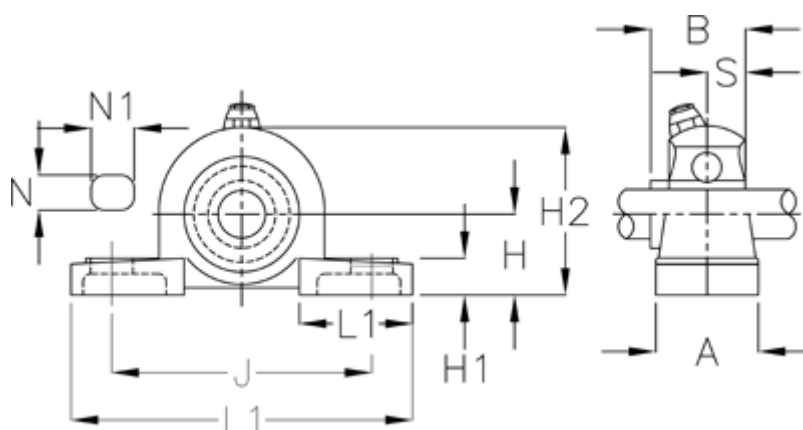

# Data Sheet

Article number: 5725041215

Description: NSK Ball bearing unit UELP215D1  
Cast iron

## Measures

A	= 74	L1	= 80
B	= 92	N	= 25
Bolt size	= M20	N1	= 28
H	= 82.6	S	= 37.3
H1	= 28	Shaft	= 75
H2	= 163		
J	= 217		
L	= 275		